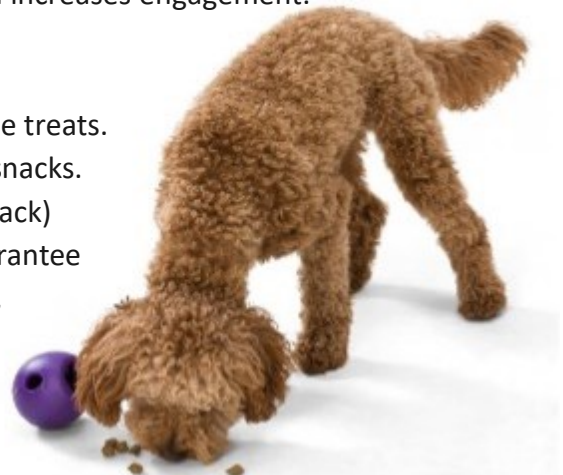

RUMBL - SLOWFEEDER & TREAT TOY

BUILT FOR MODERATE CHEWERS AND HOURS OF PUZZLE FUN

Super bouncy and crazy fun, West Paw's treat-dispensing, puzzle dog toy, Rumbi, encourages healthy play. Rumbi's unique "fish trap" opening makes for easy loading yet keeps food inside. Doubles as a slow feeder: large fit two cups of kibble, small fits one cup. Superior durability and hollow construction make this puzzle toy's springy material heaven to a dog's chompers while its playful wobble adds to the excitement and increases engagement.

Dog owners will love that RUMBLE® is:

- Has a playful wobble to sporadically dispense treats.
- Available in two sizes to fit a wide range of snacks.
- Made in the USA and dishwasher safe (top rack)
- Covered by our One-time Replacement Guarantee
- Made in the U.S.A. with non-toxic materials, latex-free, BPA and Phthalate-free