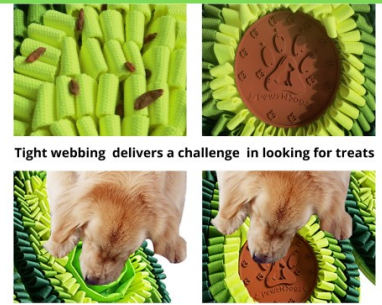

## Delicious Avocado Snuffle Mat / PR-00850

|                  |   |
|------------------|---|
| Size             | 70x50x6cm – Folds in half                                       |
| Difficulty level | 3   |
| Materials        | Strong anti-bite webbing<br>Removable lick pad with suction cup |
| Colour           | Green webbing<br>Brown lick pad                                 |

### Snuffle Training

Multiple places to hide treats / food in the pizza slices and inside them

Tight webbing delivers a challenge in looking for treats

All are hand-made and no two are the same.  
All models are proudly designed in Canada.