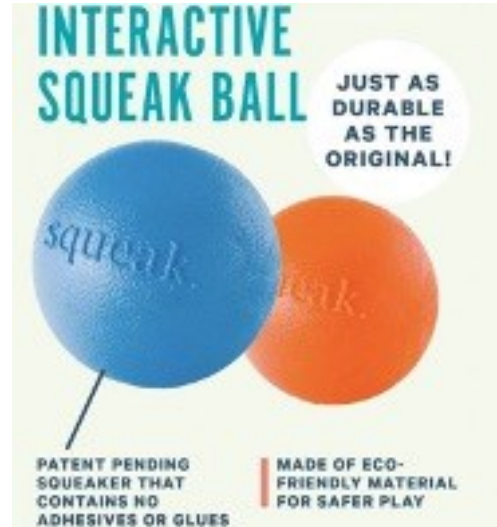

ORBEE-TUFF® SQUEAK BALL

Size	1 Size Medium (75mm)	
Range	Blue	PR-00468
	Orange	PR-00469
	Pink	PR-00788
	Yellow	PR-00789

Chew-o-meter Rating: 5